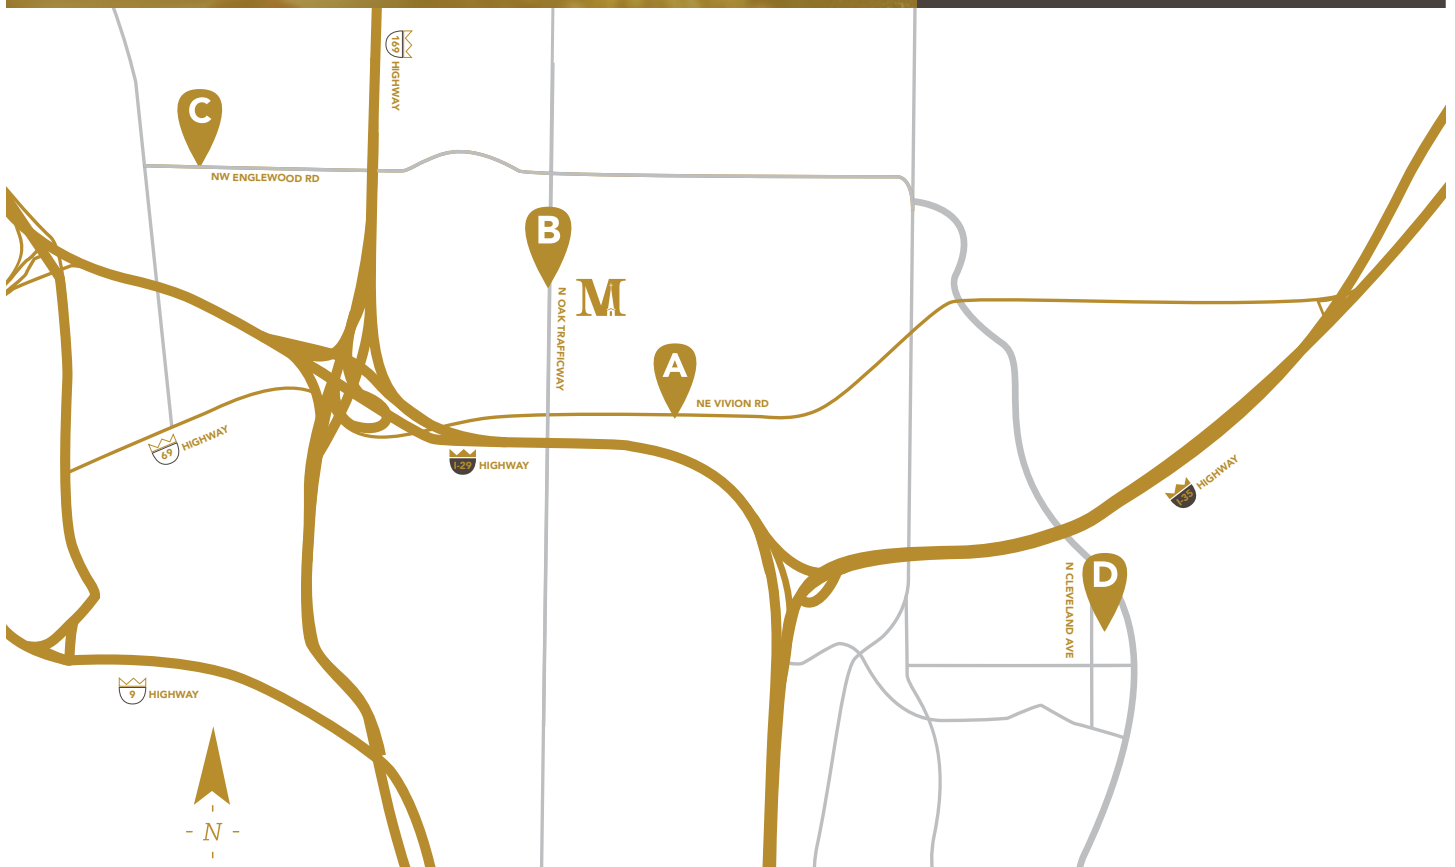

LOCAL FOOD PANTRIES IN KC

LIST OF LOCAL FOOD PANTRIES

- A** **MLM**
Northeast 1100 NE Vivion RD
Kansas City Mo, 64118
- B** **SALVATION ARMY**
5306 N. Oak Trafficway
Kansas City Mo, 64118
- C** **ENGLEWOOD BAPTIST CHURCH**
1900 Englewood Rd
Kansas City Mo, 64118
- D** **CLAY COUNTY
CLOTHES CLOSET**
3939 N Cleveland Ave
Kansas City Mo, 64117

MAP KEY

LOCATION OF PANTRY

MIDWESTERN SEMINARY