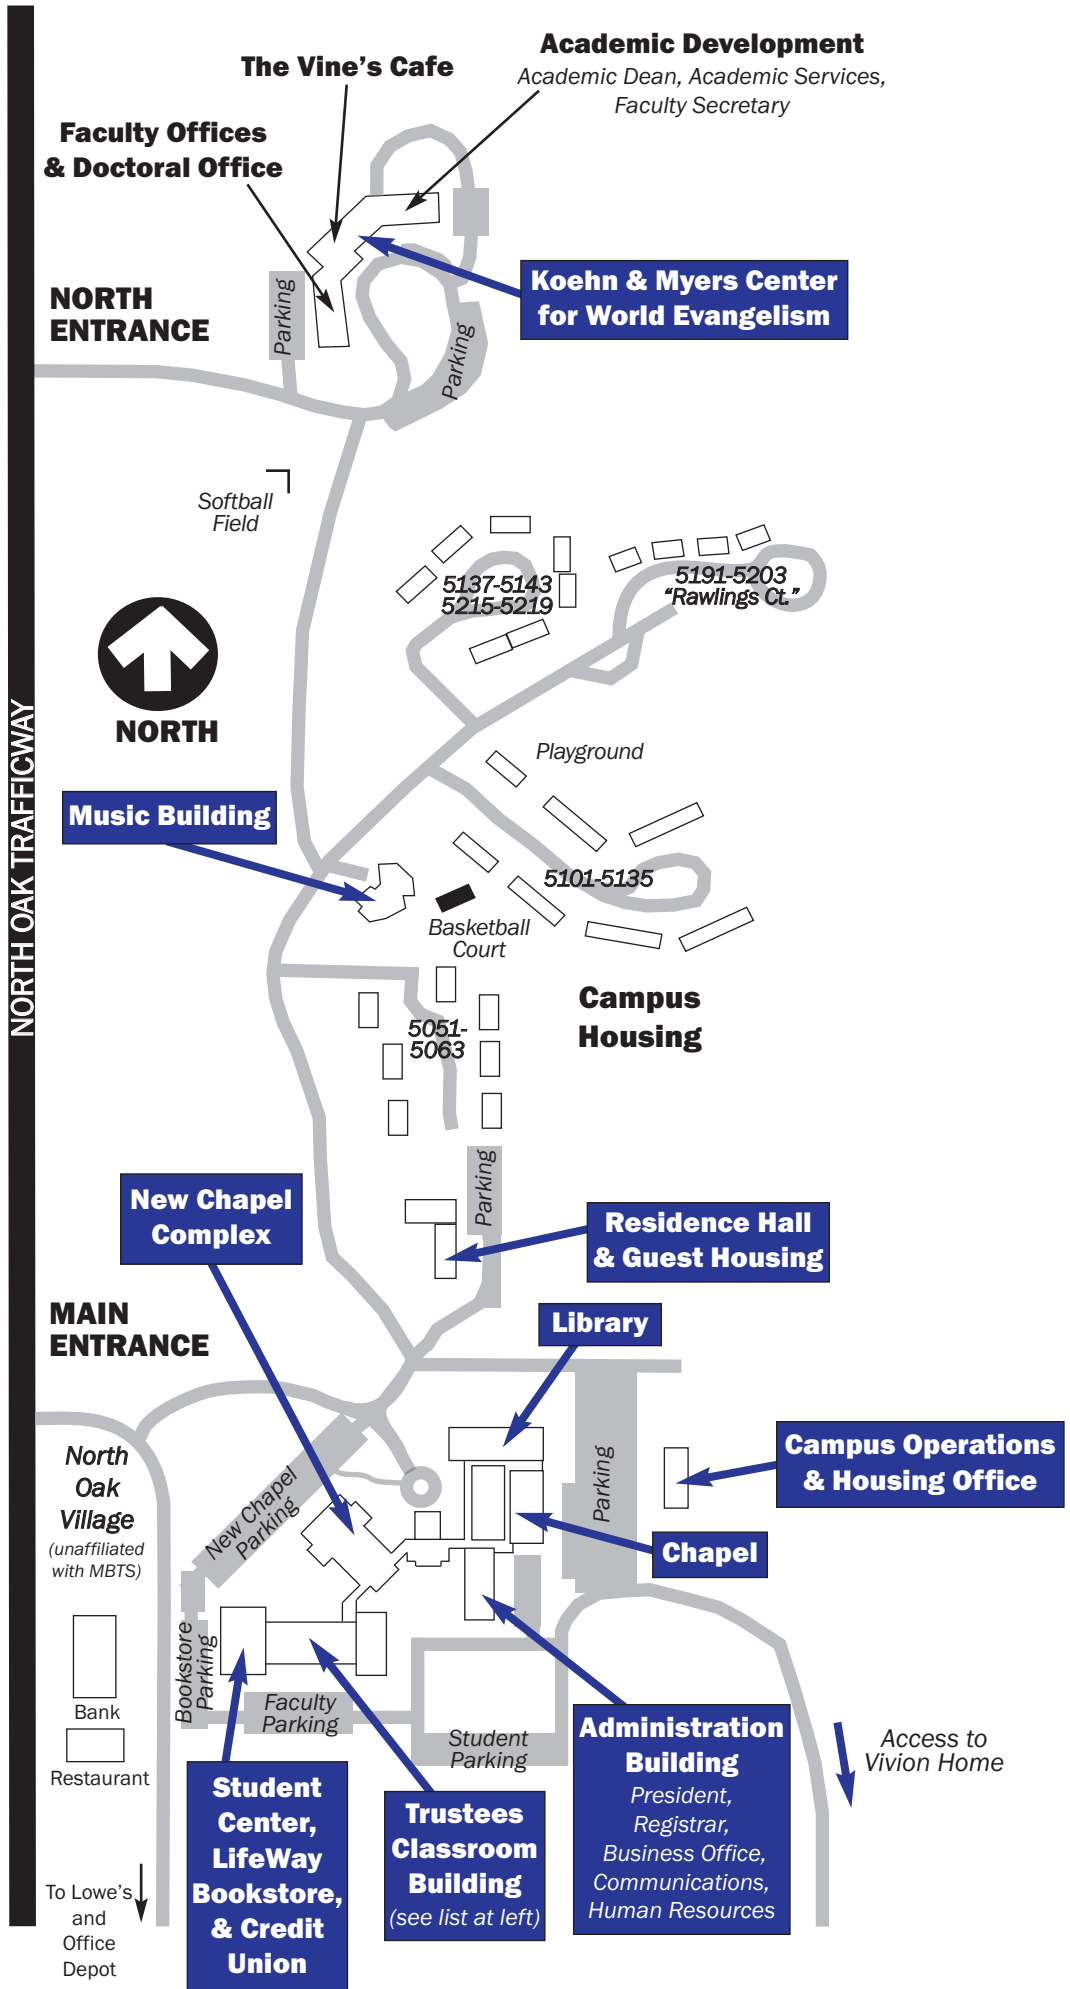

Midwestern Baptist Theological Seminary & College, SBC

Campus Map

Trustees Classroom Building

- Classrooms
- Institutional Advancement (Alumni)
- Information Technology (IT)
- Student Development
 - Prospective Students
 - Recruiting
 - Admissions
 - Financial Aid
 - Student Life
 - Ministry Referral
- FUSION Office
- WISDOM Office
- Online Education Office

5001 N. Oak Trafficway
Kansas City, MO 64118
1-800-944-6287
www.mbts.edu