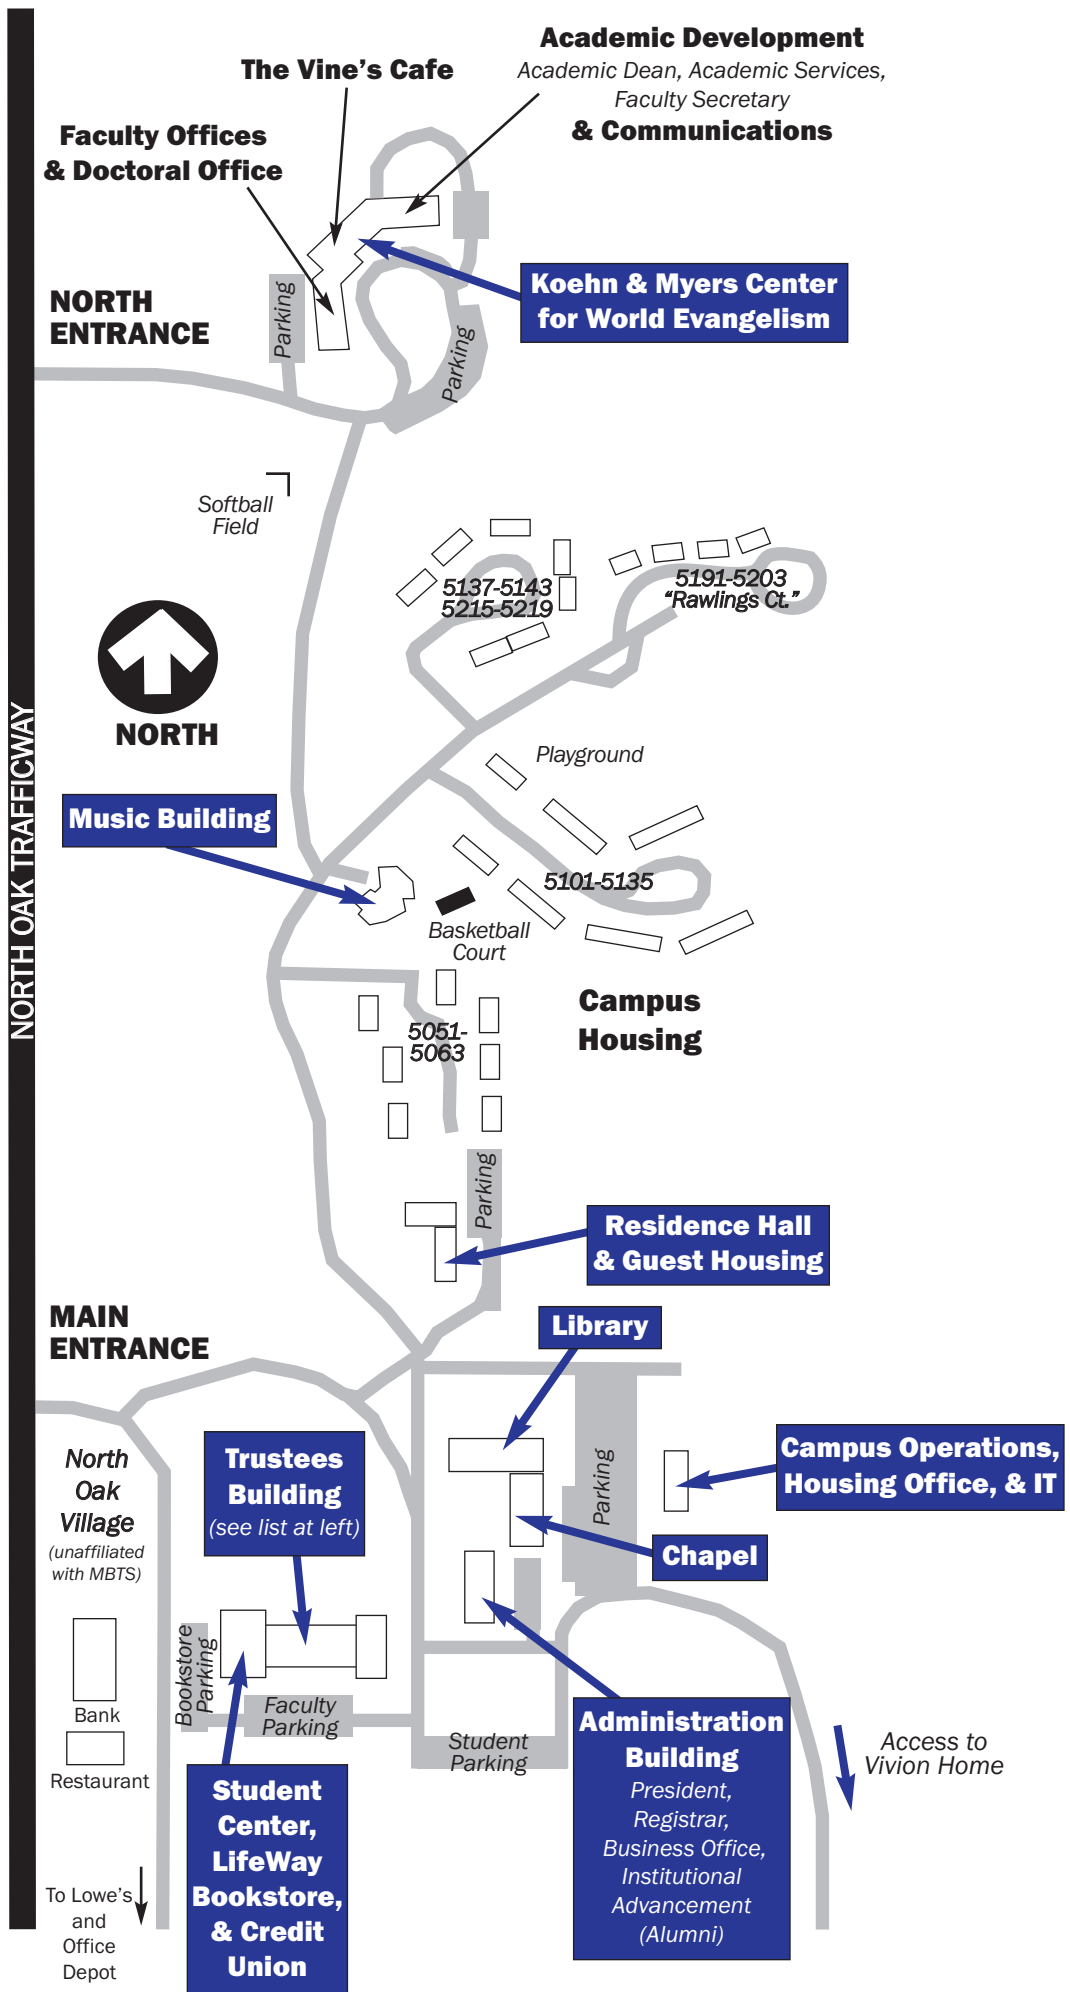

Midwestern Baptist Theological Seminary & College, SBC

Campus Map

Trustees Building

Classrooms

Student Development

Prospective Students

Recruiting

Admissions

Financial Aid

Student Life

Ministry Referral

5001 N. Oak Trafficway
Kansas City, MO 64118
1-800-944-6287
www.mbts.edu

To Lowe's
and
Office
Depot